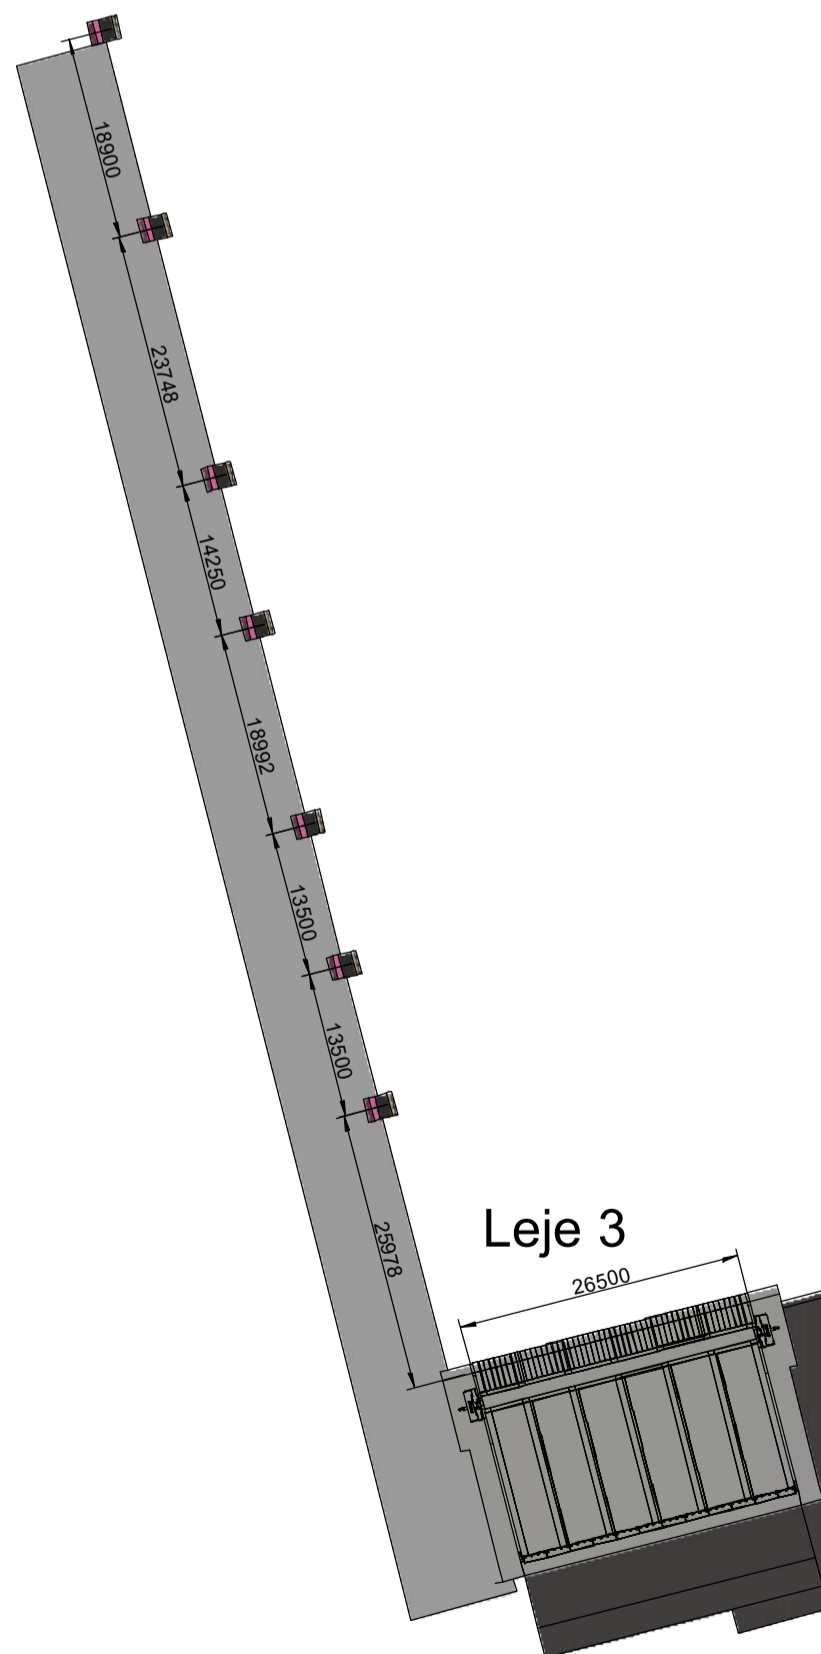

A (1 : 100)

 <small>Normering 1:00-850/840 Tlf: +45 37 37 76 44 E-mail: info@dependbrock.dk</small>	Material	Surface treatment	Weight
	Drawing created	Designer	Model created
	Project	Description	
	Subject	Drawing number	
		Scale	Size
<small>CONFIDENTIAL: This drawing remains our property. It shall not be copied, reproduced, disclosed or otherwise made available to any third party without our express written consent.</small>		1 : 700	A2
			179157256,9 kg
	26-11-2025	NBH	17-12-2025
437325000	Leje 26-28 Rønne		
	T25-003722		1