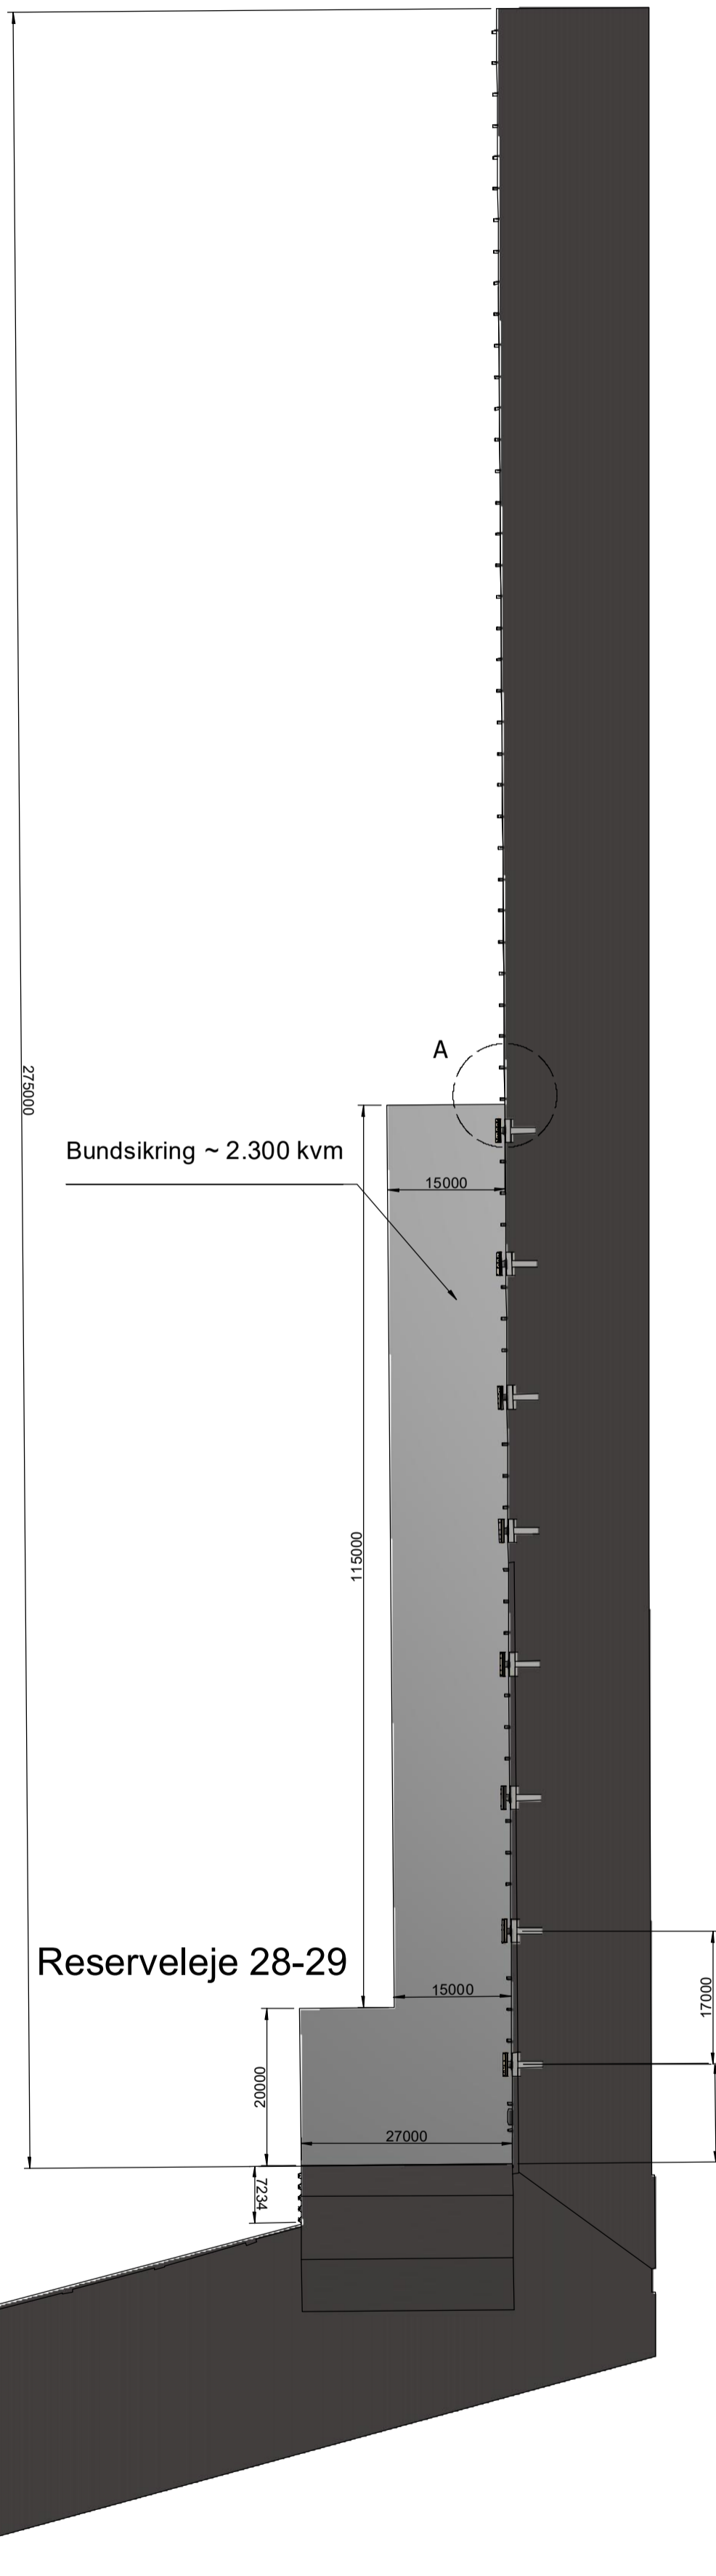

A (1 : 100)

 <small>Normering 1:00-850/840 Tlf: +45 37 37 76 44 E-mail: info@dependbrock.dk</small>	Material	Surface treatment	Weight
	Drawing created	Designer	Model created
	Project	Description	
	Subject	Drawing number	
		Scale	Size
<small>CONFIDENTIAL: This drawing remains our property. It shall not be copied, reproduced, disclosed or otherwise made available to any third party without our express written consent.</small>		1 : 700	A2
			179157256,9 kg
	26-11-2025	NBH	17-12-2025
437325000	Leje 26-28 Rønne		
	T25-003722		1